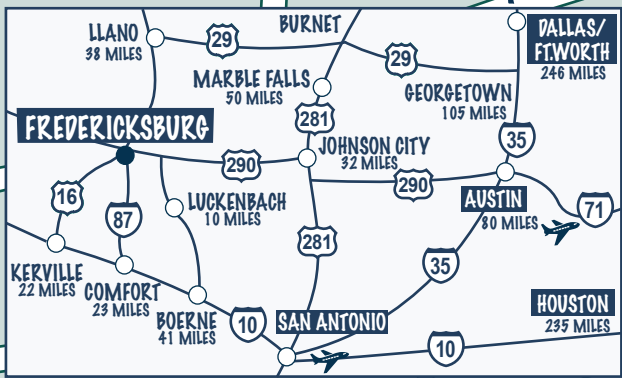

WOLLT IHR SPASS HABEN?

WILKOMMEN MEIN FREUND

www.MapItOut.info @MAPITOUTTEXAS SINCE 1995

TUNE INTO: KFAN-FM 107.9

CROSS MOUNTAIN PARK "KREUZBERG"

USE US FOR PLANNING YOUR NEXT EXPERIENCE. Includes a QR code and the website www.MapItOut.info.

Map It Out Maps are proudly made in Texas by Texans